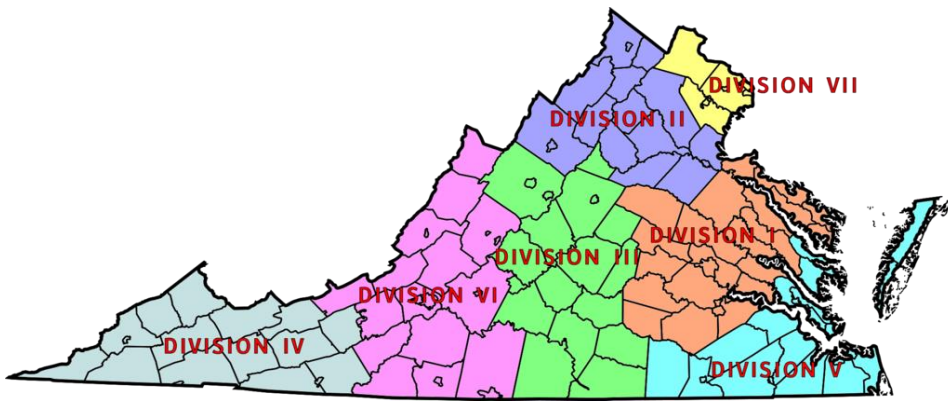

Indicate all sales and service location addresses (e.g. depot location(s) or complete authorized dealer/repair centers list, etc.) and full contact information from which each of the seven VSP Division areas will be serviced. For Divisions where your firm is unable to provide service, leave the space

DIVISION	SALES/SERVICE ADDRESS		
1	Computer Business Solutions, Inc. 10986 Richardson Road Ashland VA 23005 (804) 625-4233	Rappahannock Radio Comm 90 Coan Stage Rd Heathsville VA 22473 (804) 456-0005	
2	B R Communications, Inc 2617 Grace Chapel Rd Harrisonburg VA 22801 (540) 564-2715		
3	Star City Communications, Inc. 513 Blue Ridge Avenue Bedford VA 24523 (540) 587-0321		
4	Two Way Radio Service Co. Inc. 1234 Little Prater Road, Rt 4 Box 89 Grundy VA 24614 (276) 935-6405	Two Way Radio Inc. 101 Williams St. Bristol VA 24201 (540) 669-5311	
	Two Way Radio Inc. PO Box 634 Wytheville VA 24382 (276) 228-2791		
5	Mace Incorporated (VA) B 5821 Arrowhead Drive, Suite 101 Virginia Beach VA 23462 (757) 460-6248	Rappahannock Radio Comm 90 Coan Stage Rd Heathsville VA 22473 (804) 456-0005	
	Tidewater Communications 509 Viking Drive, Ste A Virginia Beach VA 23452 (757) 497-4321		
6	B R Communications, Inc 2617 Grace Chapel Rd Harrisonburg VA 22801 (540) 564-2715	Star City Communications, Inc. 513 Blue Ridge Avenue Bedford VA 24523 (540) 587-0321	
	Two Way Radio Inc. PO Box 634 Wytheville VA 24382 (276) 228-2791		
7	Morcom Int'l PO Box 220824 Chantilly VA 20153-0824 (703) 263-9305	Select Communications 7653-C Fullerton Road Springfield VA 22153 (703) 569-4400	
	Select Communications 7653-C Fullerton Road Springfield VA 22153 (703) 569-4400