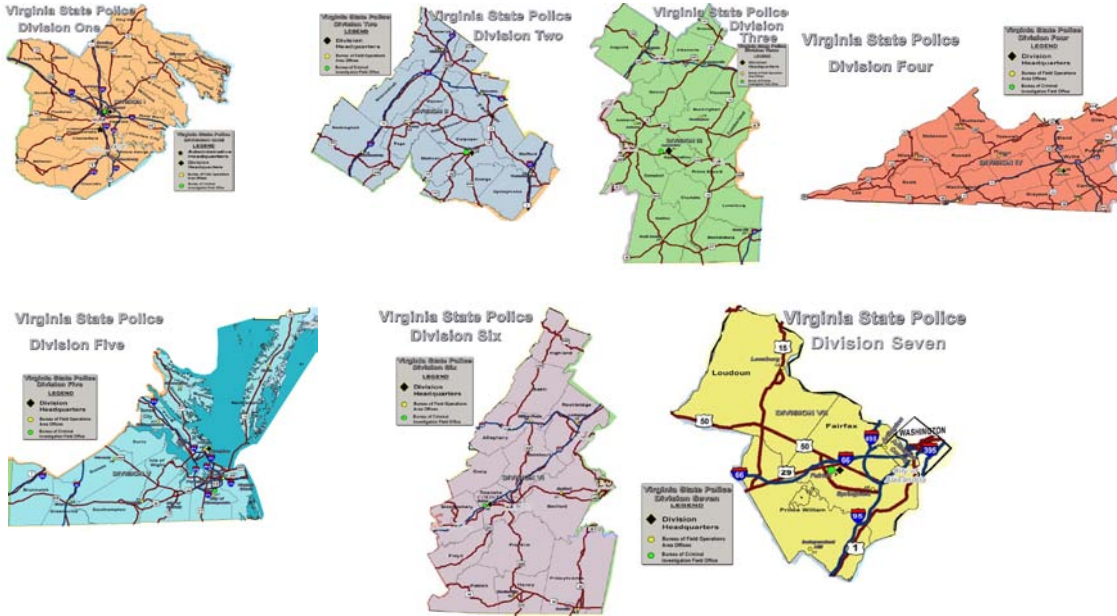

Indicate all sales and service location addresses (e.g. depot location(s) or complete authorized dealer/repair centers list, etc.) and full contact information from which each of the seven VSP Division areas will be serviced.
For Divisions where your firm is unable to provide service, leave the space blank.

DIVISION	SALES/SERVICE ADDRESS
1	Computer Business Solutions, Inc. 10986 Richardson Road Ashland VA 23005 (804) 625-4233
2	B R Communications, Inc 2617 Grace Chapel Rd Harrisonburg VA 22801 (540) 564-2715
3	Star City Communications, Inc. 513 Blue Ridge Avenue Bedford VA 24523 (540) 587-0321
4	Two Way Radio Service Co. Inc. 1234 Little Prater Road Rt 4 Box 89 Grundy VA 24614 (276) 935-6405
4	Two Way Radio Inc. 101 Williams St. Bristol VA 24201 (540) 669-5311
4	Two Way Radio Inc. PO Box 634 Wytheville VA 24382 (276) 228-2791
5	Mace Incorporated (VA) B 5821 Arrowhead Drive, Suite 101 Virginia Beach VA 23462 (757) 460-6248
5	Rappahannock Radio Comm 90 Coan Stage Rd Heathsville VA 22473 (804) 456-0005
5	Tidewater Communications 509 Viking Drive, Ste A Virginia Beach VA 23452 (757) 497-4321
6	<i>Assignment Coming Soon.</i>
7	Morcom Int'l PO Box 220824 Chantilly VA 20153-0824 (703) 263-9305
7	Select Communications 7653-C Fullerton Road Springfield VA 22153 (703) 569-4400