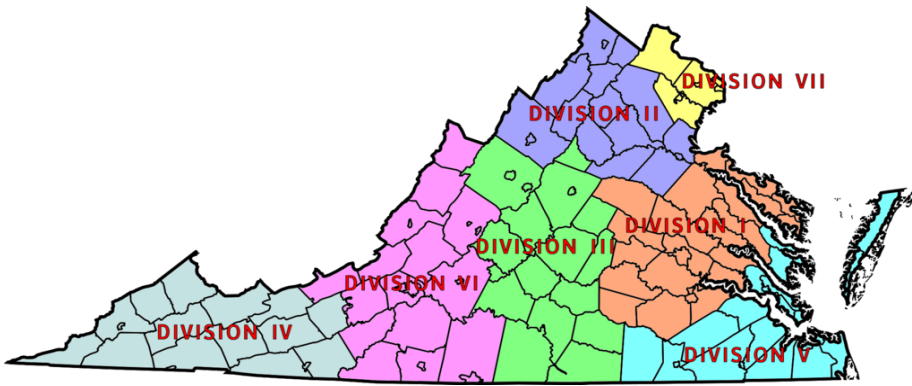

Indicate all sales and service location addresses (e.g. depot location(s) or complete authorized dealer/repair centers list, etc.) and full contact information from which each of the seven VSP Division areas will be serviced.
For Divisions where your firm is unable to provide service, leave the space blank.

DIVISION	SALES/SERVICE ADDRESS
1	Computer Business Solutions, Inc. 10986 Richardson Road Ashland VA 23005 (804) 625-4233
2	B R Communications, Inc 2617 Grace Chapel Rd Harrisonburg VA 22801 (540) 564-2715
3	Star City Communications, Inc. 513 Blue Ridge Avenue Bedford VA 24523 (540) 587-0321
4	Two Way Radio Service Co. Inc. 1234 Little Prater Road Rt 4 Box 89 Grundy VA 24614 (276) 935-6405
4	Two Way Radio Inc. 101 Williams St. Bristol VA 24201 (540) 669-5311
4	Two Way Radio Inc. PO Box 634 Wytheville VA 24382 (276) 228-2791
5	Mace Incorporated (VA) B 5821 Arrowhead Drive, Suite 101 Virginia Beach VA 23462 (757) 460-6248
5	Rappahannock Radio Comm 90 Coan Stage Rd Heathsville VA 22473 (804) 456-0005
5	Tidewater Communications 509 Viking Drive, Ste A Virginia Beach VA 23452 (757) 497-4321
6	<i>Assignment Coming Soon.</i>
7	Morcom Int'l PO Box 220824 Chantilly VA 20153-0824 (703) 263-9305
7	Select Communications 7653-C Fullerton Road Springfield VA 22153 (703) 569-4400